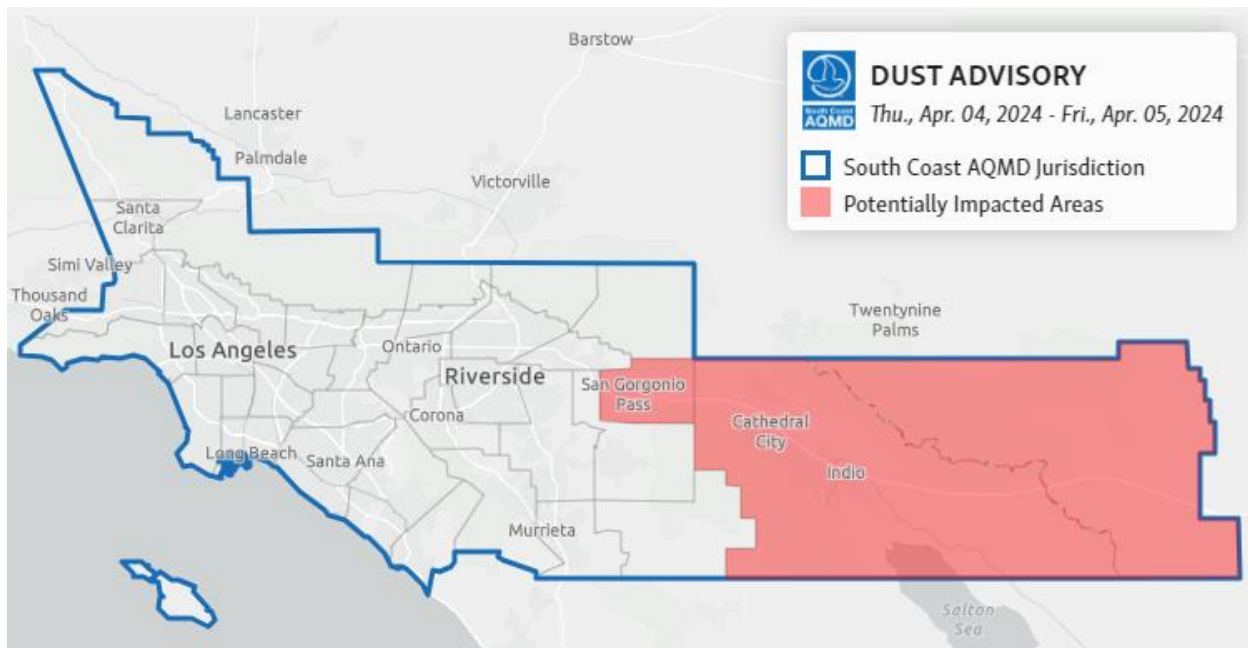

Connie Villanueva (909) 396-2409, Cell: (909) 215-5601

press@aqmd.gov

South Coast AQMD Issues Windblown Dust Advisory for the San Geronio Pass area, the Coachella Valley, and Eastern Riverside County

Valid Thursday 11:00 A.M. until Friday 5:00 A.M.

To view current air quality in your neighborhood, download the [South Coast AQMD app](#) or visit www.aqmd.gov/AQImap.

Forecasted Air Quality Impacts

- Gusty winds are expected to cause periods of elevated particle pollution (PM10) levels in the San Geronio Pass area, the Coachella Valley, and Eastern Riverside County from Thursday afternoon through Friday morning.
- Blowing dust may result in Air Quality Index (AQI) levels that are **Unhealthy for Sensitive Groups** or worse at times.
- High PM10 levels in the region are a result of gusty winds, which can lift dust and soil into the air.