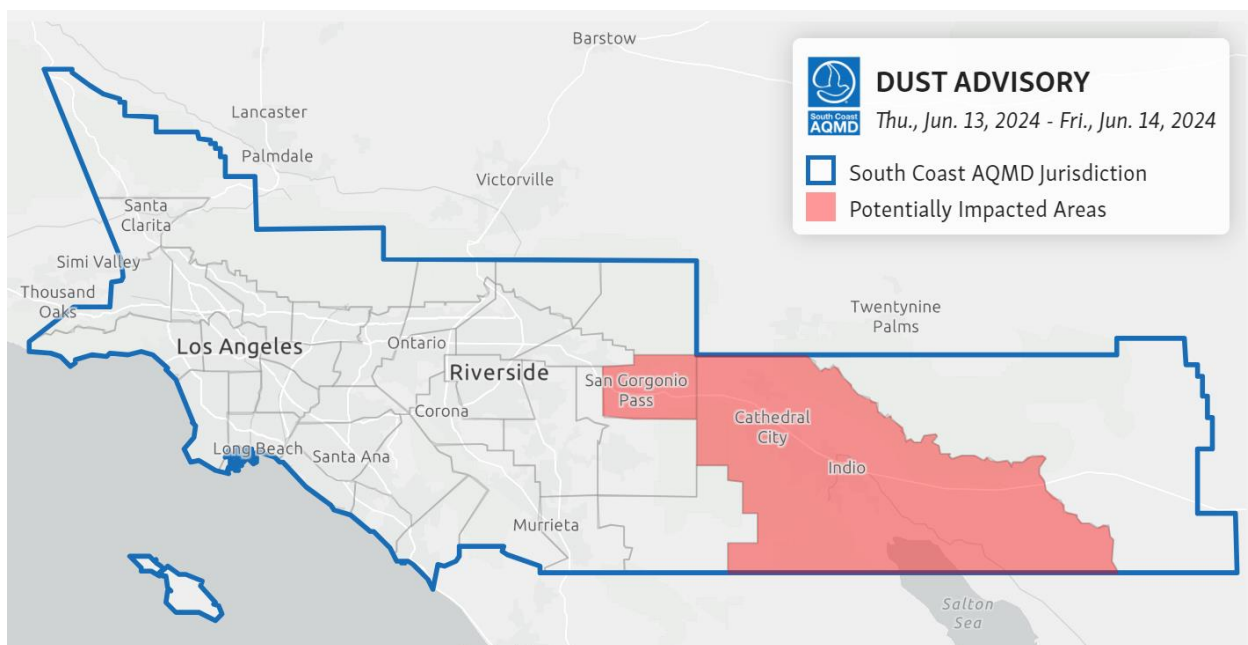

press@aqmd.gov

South Coast AQMD Issues a Windblown Dust Advisory for the Coachella Valley and Banning Pass Areas

Valid Thursday 2:00 PM until Friday 12:00 PM

To view current air quality in your neighborhood, download the [South Coast AQMD app](#) or visit www.aqmd.gov/AQImap.